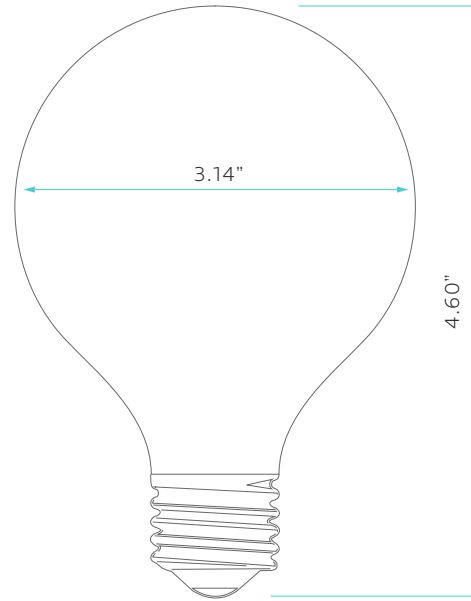

### ELECTRICAL

	MODEL	DESCRIPTION	POWER	INPUT VOLTS	DIMMABLE	EFFICACY (LPW)	POWER FACTOR	LIFETIME	WATT REPLACEMENT
<b>G16.5</b>	<b>LR21610</b>	LED4G16.5/C/CL/27K/D	4	120V	YES	110	0.7	10,000	40W
	<b>LR21611</b>	LED4G16.5/C/CL/50K/D	4	120V	YES	110	0.7	10,000	40W
<b>G25</b>	<b>LR21619</b>	LED5G25/CL/27K/D	5	120V	YES	110	0.7	10,000	60W
	<b>LR21620</b>	LED5G25/CL/50K/D	5	120V	YES	110	0.7	10,000	60W

## DIMENSIONS

**G16.5**

**G25**