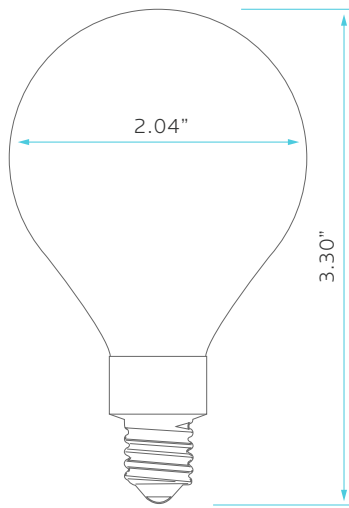

### ELECTRICAL

	MODEL	DESCRIPTION	POWER	INPUT VOLTS	DIMMABLE	EFFICACY (LPW)	POWER FACTOR	LIFETIME	WATT REPLACEMENT
<b>G16.5</b>	<b>LR21610</b>	LED4G16.5/C/CL/27K/D	4	120V	YES	110	0.7	10,000	40W
	<b>LR21611</b>	LED4G16.5/C/CL/50K/D	4	120V	YES	110	0.7	10,000	40W
<b>G25</b>	<b>LR21619</b>	LED5G25/CL/27K/D	5	120V	YES	110	0.7	10,000	60W
	<b>LR21620</b>	LED5G25/CL/50K/D	5	120V	YES	110	0.7	10,000	60W

## DIMENSIONS

**G16.5**

**G25**